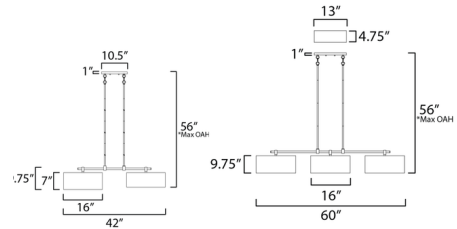

By Maxim Lighting

Description

The transitional drum design of the Bongo Linear Pendant works in a wide variety of decor styles from traditional to contemporary.

Specifications

COLOR N/A
 BODY FINISH Natural Aged Brass / Oatmeal
 WATTAGE 120W
 DIMMER Standard 120V
 DIMENSIONS 42"L x 16"W x 9.75"H
 BULB NOT INCLUDED 2 x A19/Medium (E26)/60W/120V Incandescent
 OTHER BULB OPTIONS 2 x A19/Medium (E26)/120V LED

Technical Information

PRODUCT DIMENSIONS Downrods Included: 2*6"+6*12

Notes:

Shown in natural aged brass / oatmeal

CLICK TO VIEW PRODUCT