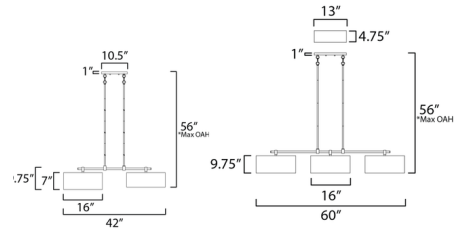

Description

The transitional drum design of the Bongo Linear Pendant works in a wide variety of decor styles from traditional to contemporary.

Specifications

COLOR N/A
 BODY FINISH Natural Aged Brass / Oatmeal
 WATTAGE 120W
 DIMMER Standard 120V
 DIMENSIONS 42"L x 16"W x 9.75"H
 BULB NOT INCLUDED 2 x A19/Medium (E26)/60W/120V Incandescent
 OTHER BULB OPTIONS 2 x A19/Medium (E26)/120V LED

Technical Information

PRODUCT DIMENSIONS Downrods Included: 2*6"+6*12

Notes:

Shown in natural aged brass / oatmeal

CLICK TO VIEW PRODUCT