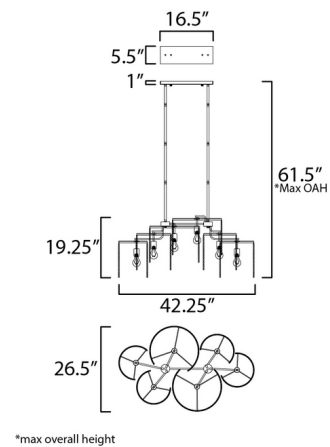

### Specifications

|                    |  |
|--------------------|--|
| COLOR              | Weathered Wood                             |
| BODY FINISH        | Golden Silver                              |
| WATTAGE            | 360W                                       |
| DIMMER             | Standard 120V                              |
| DIMENSIONS         | 42.25"L x 26.5"W x 19.25"H                 |
| BULB NOT INCLUDED  | 6 x A19/Medium (E26)/60W/120V Incandescent |
| OTHER BULB OPTIONS | 6 x A19/Medium (E26)/120V LED              |