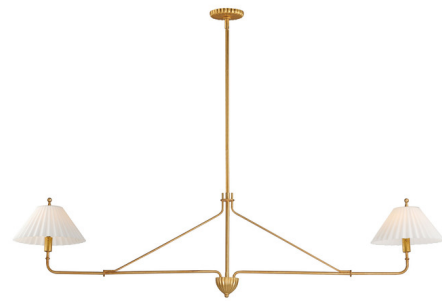

## Kismet Linear Pendant By Maxim Lighting

### Description

Touches of biophilic details and charming Satin White glass shades modeled on pleated glass shades create the elegant and approachable Kismet Linear Pendant. Finished in a rich hand-applied gold leaf, the elongated frame of the pendant takes on unique proportions.

### Specifications

COLOR . . . . . Satin White  
 BODY FINISH . . . . . Gold Leaf  
 WATTAGE . . . . . 120W  
 DIMMER . . . . . Standard 120V  
 DIMENSIONS . . . . . 60.25"L x 10.25"W x 14.75"H  
 BULB NOT INCLUDED . . . . . 2 x B10/Candelabra (E12)/60W/120V Incandescent  
 OTHER BULB OPTIONS . . . . . 2 x B10/Candelabra (E12)/120V LED

### Technical Information

PRODUCT DIMENSIONS . . . . . Downrods Included: 1+6", 3+12"

Shown in gold leaf / satin white

\*max overall height

CLICK TO VIEW PRODUCT

Notes: