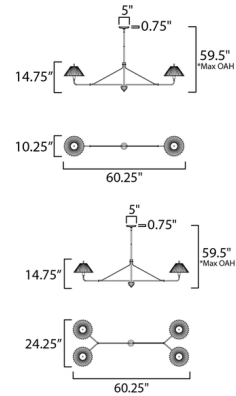

### Specifications

COLOR . . . . . Satin White  
 BODY FINISH . . . . . Gold Leaf  
 WATTAGE . . . . . 120W  
 DIMMER . . . . . Standard 120V  
 DIMENSIONS . . . . . 60.25"L x 10.25"W x 14.75"H  
 BULB NOT INCLUDED . . . . . 2 x B10/Candelabra (E12)/60W/120V Incandescent  
 OTHER BULB OPTIONS . . . . . 2 x B10/Candelabra (E12)/120V LED

### Technical Information

PRODUCT DIMENSIONS . . . . . Downrods Included: 1+6", 3+12"

Shown in gold leaf / satin white

\*max overall height

CLICK TO VIEW PRODUCT

Notes: