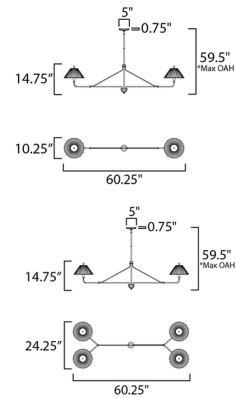

Lightology

lightology.com
866-954-4489
05-28-26

Project: _____
 Company: _____
 Location: _____ Fixture Type: _____
 SPEC #: **MAX1300521**
 Approved On: _____ Approved By: _____

Kismet Linear Pendant By Maxim Lighting

Description

Touches of biophilic details and charming Satin White glass shades modeled on pleated glass shades create the elegant and approachable Kismet Linear Pendant. Finished in a rich hand-applied gold leaf, the elongated frame of the pendant takes on unique proportions.

Shown in gold leaf / satin white

Specifications

COLOR Satin White
 BODY FINISH Gold Leaf
 WATTAGE 120W
 DIMMER Standard 120V
 DIMENSIONS 60.25"L x 10.25"W x 14.75"H
 BULB NOT INCLUDED 2 x B10/Candelabra (E12)/60W/120V Incandescent
 OTHER BULB OPTIONS 2 x B10/Candelabra (E12)/120V LED

Technical Information

PRODUCT DIMENSIONS Downrods Included: 1+6", 3+12"

CLICK TO VIEW PRODUCT

Notes: