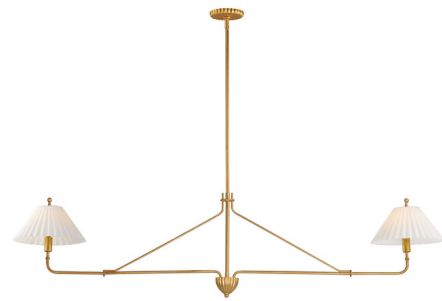

Lightology

lightology.com
866-954-4489
05-28-26

Project: _____
 Company: _____
 Location: _____ Fixture Type: _____
 SPEC #: **MAX1300521**
 Approved On: _____ Approved By: _____

Kismet Linear Pendant By Maxim Lighting

Description

Touches of biophilic details and charming Satin White glass shades modeled on pleated glass shades create the elegant and approachable Kismet Linear Pendant. Finished in a rich hand-applied gold leaf, the elongated frame of the pendant takes on unique proportions.

Shown in gold leaf / satin white

Specifications

COLOR Satin White
 BODY FINISH Gold Leaf
 WATTAGE 120W
 DIMMER Standard 120V
 DIMENSIONS 60.25"L x 10.25"W x 14.75"H
 BULB NOT INCLUDED 2 x B10/Candelabra (E12)/60W/120V Incandescent
 OTHER BULB OPTIONS 2 x B10/Candelabra (E12)/120V LED

Technical Information

PRODUCT DIMENSIONS Downrods Included: 1+6", 3+12"

CLICK TO VIEW PRODUCT

Notes: