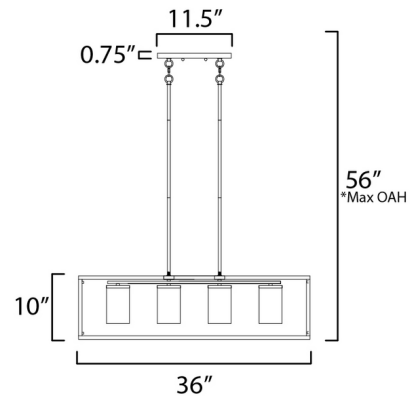

## Lateral Linear Pendant By Maxim Lighting

### Specifications

COLOR . . . . . Satin White  
BODY FINISH . . . . . Black  
WATTAGE . . . . . 36W  
DIMMER . . . . . Standard 120V  
DIMENSIONS . . . . . 36"L x 9.25"W x 10"H  
BULB NOT INCLUDED . . . . . 4 x Edison ST-Shape/Medium (E26)/9W/120V LED  
COUNTRY OF ORIGIN . . . . . China

### Technical Information

PRODUCT DIMENSIONS . . . . . Downrods Included: 2+6", 6+12"

CLICK TO VIEW PRODUCT

Notes: