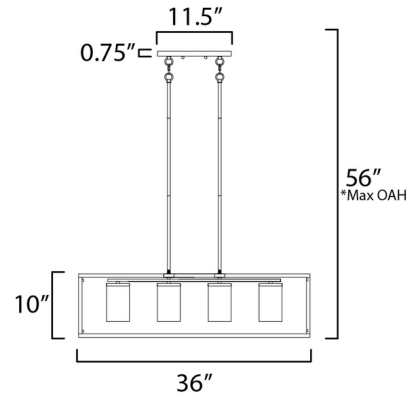

Description

A clean design for the most common applications, the Lateral Linear Chandelier offers a traditional configuration for above dining spaces. Cylindrical glass sit on clean bars. The chandelier is sure to provide the transitional look to update your next project. Dimmable via Triac or electronic low voltage (ELV) dimming.

Shown in black / satin white

Specifications

COLOR	Satin White
BODY FINISH	Black
WATTAGE	36W
DIMMER	Standard 120V
DIMENSIONS	36"L x 9.25"W x 10"H
BULB NOT INCLUDED	4 x Edison ST-Shape/Medium (E26)/9W/120V LED
COUNTRY OF ORIGIN	China

Technical Information

PRODUCT DIMENSIONS Downrods Included: 2+6", 6+12"

CLICK TO VIEW PRODUCT

Notes: