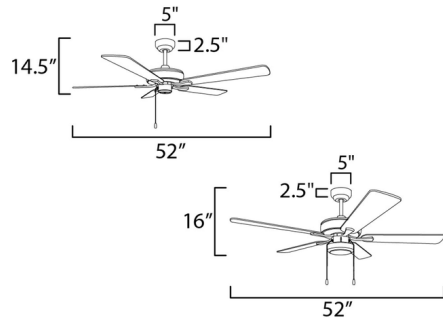

Description

The Super-Max Ceiling Fan is an update of the conventional fan, with blades, brackets and motor housing that complement transitional spaces. This versatile fixture is available with or without an LED light kit, and reversible blades offer a way to customize the look to suit your interior decor. The fan is operated using a pull chain. For fans that have a light, an additional pull chain is included for turning the light on/off. Optional accessories are sold separately.

Shown in black / black / walnut

Specifications

BLADE COLOR	Black / Walnut
BODY FINISH	Black
WATTAGE	N/A
DIMMER	N/A
DIMENSIONS	52"W x 14.5"H
BULB	N/A

CLICK TO VIEW PRODUCT

Notes: