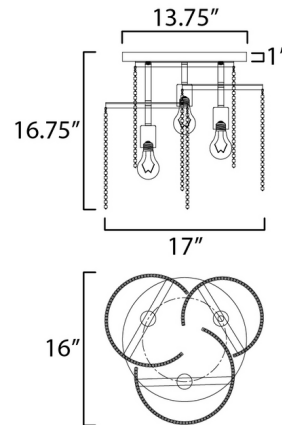

By Maxim Lighting

Description

Cascading strands of square Weathered Wood beads are suspended on an offset spiraling frame finished in hand-applied Golden Silver leaf in the Fontaine Ceiling Light. The craftsmanship of the design is complimented by the soft glow of light within adding ambience to any space.

Shown in golden silver / weathered wood

Specifications

COLOR	Weathered Wood
BODY FINISH	Golden Silver
WATTAGE	180W
DIMMER	Standard 120V
DIMENSIONS	16"W x 16.75"H
BULB NOT INCLUDED	3 x A19/Medium (E26)/60W/120V Incandescent
OTHER BULB OPTIONS	3 x A19/Medium (E26)/120V LED