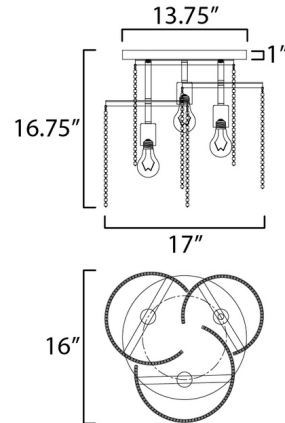

Description

Cascading strands of square Weathered Wood beads are suspended on an offset spiraling frame finished in hand-applied Golden Silver leaf in the Fontaine Ceiling Light. The craftsmanship of the design is complimented by the soft glow of light within adding ambience to any space.

Shown in golden silver / weathered wood

Specifications

COLOR	Weathered Wood
BODY FINISH	Golden Silver
WATTAGE	180W
DIMMER	Standard 120V
DIMENSIONS	16"W x 16.75"H
BULB NOT INCLUDED	3 x A19/Medium (E26)/60W/120V Incandescent
OTHER BULB OPTIONS	3 x A19/Medium (E26)/120V LED