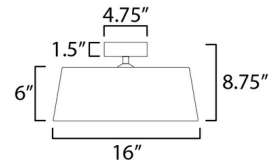

Shown in black / white