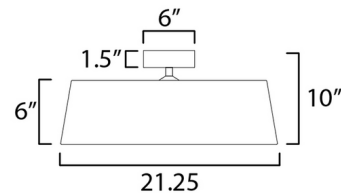

Lightology

lightology.com
866-954-4489
06-03-26

Project: _____

Company: _____

Location: _____ Fixture Type: _____

SPEC #: **MAX1300538**

Approved On: _____ Approved By: _____

Paramount Ceiling Light By Maxim Lighting

Description

Truncated tapered cone of a linen shade diffuses light from an LED ring within the Paramount Ceiling Light. The LED lighting offers ample illumination that is softly diffused behind the shade. A two-pronged fork detail supports the ring within further modernizing this transitional look. The ceiling light conveniently coordinates with most interiors. Available in 120-277V (for commercial applications). Dimmable at 120V with TRIAC only.

Specifications

COLOR . . . . . White
BODY FINISH . . . . . Black
WATTAGE 19.5W
DIMMER . . . . . Low Voltage Electronic
DIMENSIONS . . . . . 16"W x 6"H
INTEGRATED LED MODULE . . . . . 1 x LED/19.5W/120-277V LED

Technical Information

LAMP LIFE . . . . . 50000 hours
COLOR RENDERING . . . . . 90 CRI
LAMP COLOR 3000K
LUMENS/WATT 45.13
LUMINOUS FLUX . . . . . 880 lumens

Shown in black / white

CLICK TO VIEW PRODUCT

Notes: