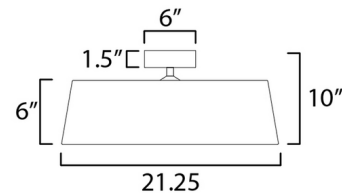

Lightology

lightology.com
866-954-4489
04-12-26

Project: _____

Company: _____

Location: _____ Fixture Type: _____

SPEC #: **MAX1300538**

Approved On: _____ Approved By: _____

Paramount Ceiling Light By Maxim Lighting

Description

Truncated tapered cone of a linen shade diffuses light from an LED ring within the Paramount Ceiling Light. The LED lighting offers ample illumination that is softly diffused behind the shade. A two-pronged fork detail supports the ring within further modernizing this transitional look. The ceiling light conveniently coordinates with most interiors. Available in 120-277V (for commercial applications). Dimmable at 120V with TRIAC only.

Specifications

COLOR . . . . . White
BODY FINISH . . . . . Black
WATTAGE 19.5W
DIMMER . . . . . Low Voltage Electronic
DIMENSIONS . . . . . 16"W x 6"H
INTEGRATED LED MODULE . . . . . 1 x LED/19.5W/120-277V LED

Technical Information

LAMP LIFE . . . . . 50000 hours
COLOR RENDERING . . . . . 90 CRI
LAMP COLOR 3000K
LUMENS/WATT 45.13
LUMINOUS FLUX . . . . . 880 lumens

Shown in black / white

CLICK TO VIEW PRODUCT

Notes: