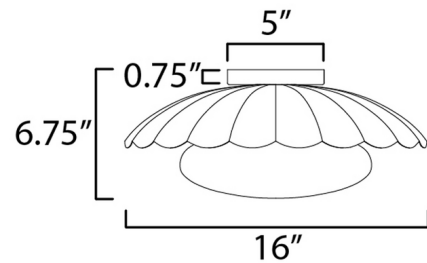

### Specifications

COLOR . . . . . Dark Grey  
BODY FINISH . . . . . Gold  
WATTAGE . . . . . 60W  
DIMMER . . . . . Standard 120V  
DIMENSIONS . . . . . 16"W x 6.75"H  
BULB NOT INCLUDED . . . . . 1 x A19/Medium (E26)/60W/120V Incandescent  
OTHER BULB OPTIONS . . . . . 1 x A19/Medium (E26)/120V LED