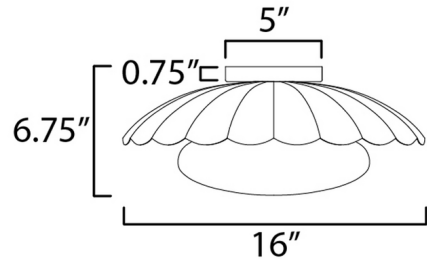

### Specifications

COLOR	Dark Grey
BODY FINISH	Gold
WATTAGE	60W
DIMMER	Standard 120V
DIMENSIONS	16"W x 6.75"H
BULB NOT INCLUDED	1 x A19/Medium (E26)/60W/120V Incandescent
OTHER BULB OPTIONS	1 x A19/Medium (E26)/120V LED