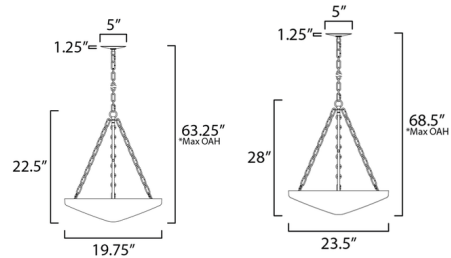

Shown in natural aged brass / white

\*max overall height

### Specifications

COLOR . . . . . White  
BODY FINISH . . . . . Natural Aged Brass  
WATTAGE . . . . . 36W  
DIMMER . . . . . Standard 120V  
DIMENSIONS . . . . . 19.75"W x 22.5"H  
BULB NOT INCLUDED . . . . . 4 x A19/Medium (E26)/9W/120V LED