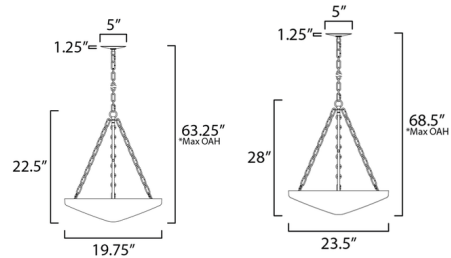

*max overall height

Specifications

COLOR . . . . . White
BODY FINISH . . . . . Natural Aged Brass
WATTAGE 36W
DIMMER . . . . . Standard 120V
DIMENSIONS . . . . . 19.75"W x 22.5"H
BULB NOT INCLUDED . . . . . 4 x A19/Medium (E26)/9W/120V LED

CLICK TO VIEW PRODUCT

Notes: