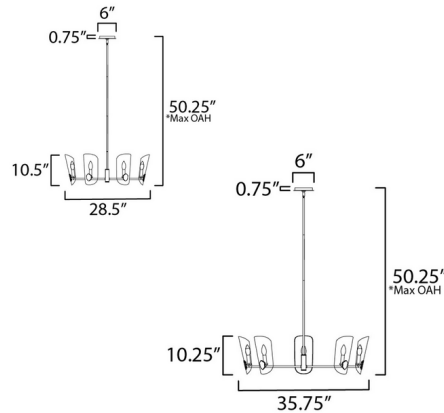

Description

A Coat of Arms in curved Clear glass shades bevel cut and shaped to resemble traditional shields radiates off slender tubular arms is the Armory Chandelier. The streamlined design takes on a transitional approach with imaginative details that carries through to the concept for the chandelier. Note: The 28.5 inch size is only available in black finish.

Shown in black / clear

Specifications

COLOR	Clear
BODY FINISH	Black
WATTAGE	360W
DIMMER	Standard 120V
DIMENSIONS	28.5"W x 10.5"H
BULB NOT INCLUDED	6 x B10/Candelabra (E12)/60W/120V Incandescent
OTHER BULB OPTIONS	6 x B10/Candelabra (E12)/120V LED