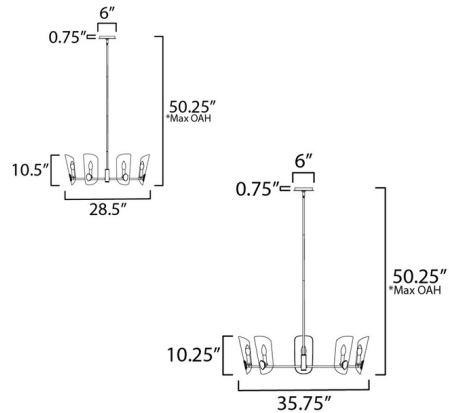

Description

A Coat of Arms in curved Clear glass shades bevel cut and shaped to resemble traditional shields radiates off slender tubular arms is the Armory Chandelier. The streamlined design takes on a transitional approach with imaginative details that carries through to the concept for the chandelier. Note: The 28.5 inch size is only available in black finish.

Shown in black / clear

Specifications

COLOR	Clear
BODY FINISH	Black
WATTAGE	360W
DIMMER	Standard 120V
DIMENSIONS	28.5"W x 10.5"H
BULB NOT INCLUDED	6 x B10/Candelabra (E12)/60W/120V Incandescent
OTHER BULB OPTIONS	6 x B10/Candelabra (E12)/120V LED