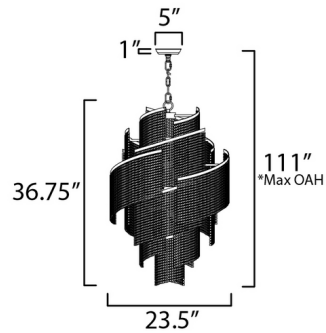

Specifications

COLOR	Weathered Wood
BODY FINISH	Golden Silver
WATTAGE	420W
DIMMER	Standard 120V
DIMENSIONS	23.5"W x 36.75"H
BULB NOT INCLUDED	7 x A19/Medium (E26)/60W/120V Incandescent
OTHER BULB OPTIONS	7 x A19/Medium (E26)/120V LED

CLICK TO VIEW PRODUCT

Notes: