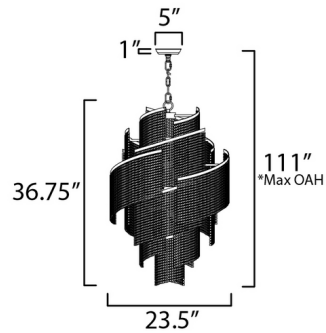

### Specifications

COLOR	Weathered Wood
BODY FINISH	Golden Silver
WATTAGE	420W
DIMMER	Standard 120V
DIMENSIONS	23.5"W x 36.75"H
BULB NOT INCLUDED	7 x A19/Medium (E26)/60W/120V Incandescent
OTHER BULB OPTIONS	7 x A19/Medium (E26)/120V LED