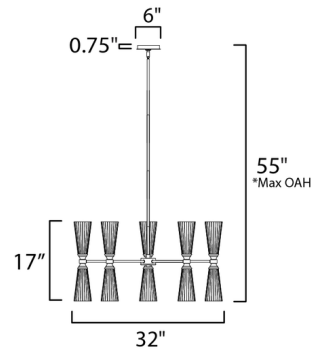

*max overall height

Specifications

COLOR . . . . . Satin White
BODY FINISH . . . . . Natural Aged Brass
WATTAGE 600W
DIMMER . . . . . Standard 120V
DIMENSIONS . . . . . 32"W x 17"H
BULB NOT INCLUDED . . . . . 10 x B10/Candelabra (E12)/60W/120V Incandescent
OTHER BULB OPTIONS . . . . . 10 x B10/Candelabra (E12)/120V LED

Technical Information

PRODUCT DIMENSIONS . . . . . Downrods Included: 1+6", 3+12"

CLICK TO VIEW PRODUCT

Notes: