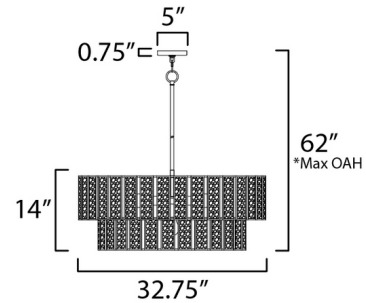

CLICK TO VIEW PRODUCT