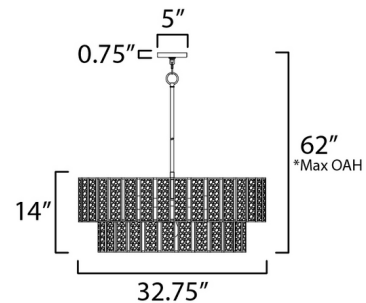

CLICK TO VIEW PRODUCT