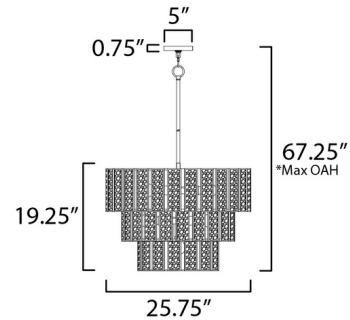

Lightology

lightology.com
866-954-4489
04-08-26

Project: _____

Company: _____

Location: _____ Fixture Type: _____

SPEC #: **MAX1300558**

Approved On: _____ Approved By: _____

Miramar Multi Tier Chandelier By Maxim Lighting

Description

Classic in form and evoking the sea, laminae of Capiz shell are framed in paneled drum shapes in the Miramar Multi Tier Chandelier. The Natural Aged Brass finish refines the coastal elements and complements the warm glow from behind the translucent panels. The chandelier offers a sophisticated approach at coastal design.

Shown in aged brass / capiz

*max overall height

Specifications

COLOR	Capiz
BODY FINISH	Aged Brass
WATTAGE	420W
DIMMER	Standard 120V
DIMENSIONS	25.75"W x 19.25"H
BULB NOT INCLUDED	7 x A19/Medium (E26)/60W/120V Incandescent
OTHER BULB OPTIONS	7 x A19/Medium (E26)/120V LED