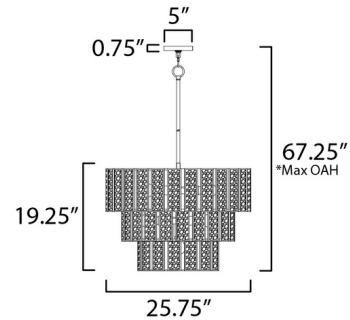

Lightology

lightology.com
866-954-4489
06-02-26

Project: _____

Company: _____

Location: _____ Fixture Type: _____

SPEC #: **MAX1300558**

Approved On: _____ Approved By: _____

Miramar Multi Tier Chandelier By Maxim Lighting

Description

Classic in form and evoking the sea, laminae of Capiz shell are framed in paneled drum shapes in the Miramar Multi Tier Chandelier. The Natural Aged Brass finish refines the coastal elements and complements the warm glow from behind the translucent panels. The chandelier offers a sophisticated approach at coastal design.

Shown in aged brass / capiz

*max overall height

Specifications

COLOR	Capiz
BODY FINISH	Aged Brass
WATTAGE	420W
DIMMER	Standard 120V
DIMENSIONS	25.75"W x 19.25"H
BULB NOT INCLUDED	7 x A19/Medium (E26)/60W/120V Incandescent
OTHER BULB OPTIONS	7 x A19/Medium (E26)/120V LED