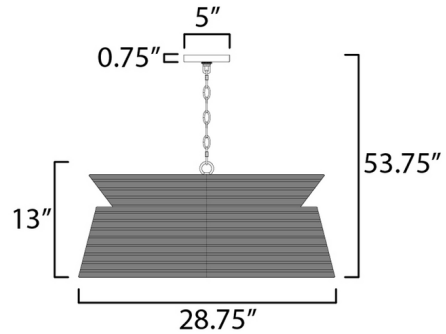

### Specifications

COLOR	Natural
BODY FINISH	Dark Bronze
WATTAGE	360W
DIMMER	Standard 120V
DIMENSIONS	28.75"W x 13"H
BULB NOT INCLUDED	6 x A19/Medium (E26)/60W/120V Incandescent
OTHER BULB OPTIONS	6 x A19/Medium (E26)/120V LED