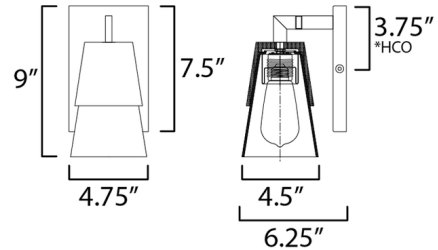

Shown in black / walnut / clear

\*height from center of outlet to the top of the fixture

### Specifications

COLOR	Walnut / Clear
BODY FINISH	Black
WATTAGE	60W
DIMMER	Standard 120V
DIMENSIONS	4.75"W x 9"H x 6.25"D
BULB NOT INCLUDED	1 x Edison ST-Shape/Medium (E26)/60W/120V Incandescent
OTHER BULB OPTIONS	1 x A19/Medium (E26)/120V Incandescent 1 x A19/Medium (E26)/120V LED 1 x Edison ST-Shape/Medium (E26)/120V LED