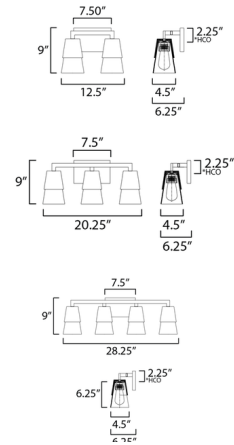

Description

Capped by wood finished in Walnut, the Carpenter Bathroom Vanity Light features conical Clear Glass shades. Contrasting Matte Black frames of squared tubing add clean geometry to the design. Can be installed up or down.

Shown in black / walnut / clear

Specifications

COLOR	Walnut / Clear
BODY FINISH	Black
WATTAGE	120W
DIMMER	Standard 120V
DIMENSIONS	12.5"W x 9"H x 6.25"D
BULB NOT INCLUDED	2 x Edison ST-Shape/Medium (E26)/60W/120V Incandescent
OTHER BULB OPTIONS	2 x A19/Medium (E26)/120V Incandescent
	2 x A19/Medium (E26)/120V LED
	2 x Edison ST-Shape/Medium (E26)/120V LED