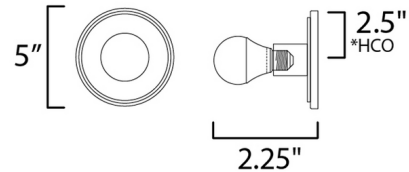

Shown in aged brass / white alabaster