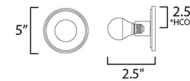

Shown in aged brass / black