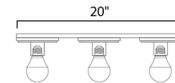

Lightology

lightology.com
866-954-4489
04-25-26

Project: _____

Company: _____

Location: _____ Fixture Type: _____

SPEC #: **MAX1300568**

Approved On: _____ Approved By: _____

Hollywood Bathroom Vanity Light By Maxim Lighting

Description

Get ready for your closeup. The Hollywood Bathroom Vanity Light is a glamorous two tone sconce with exposed bulb.

Specifications

COLOR . . . . . N/A
BODY FINISH . . . . . Aged Brass / Black
WATTAGE 180W
DIMMER . . . . . Standard 120V
DIMENSIONS . . . . . 20"W x 5"H x 2.5"D
BULB NOT INCLUDED . . . . . 3 x G25/Medium (E26)/60W/120V Incandescent

Technical Information

LAMP LIFE . . . . . 25000 hours
COLOR RENDERING . . . . . 90 CRI
LAMP COLOR 3000K
LUMENS/WATT 19.50
LUMINOUS FLUX . . . . . 1170 lumens

Shown in aged brass / black

CLICK TO VIEW PRODUCT

Notes: