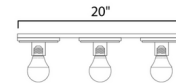

Lightology

lightology.com
866-954-4489
07-11-26

Project: _____

Company: _____

Location: _____ Fixture Type: _____

SPEC #: **MAX1300568**

Approved On: _____ Approved By: _____

Hollywood Bathroom Vanity Light By Maxim Lighting

Description

Get ready for your closeup. The Hollywood Bathroom Vanity Light is a glamorous two tone sconce with exposed bulb.

Specifications

COLOR . . . . . N/A
BODY FINISH . . . . . Aged Brass / Black
WATTAGE 180W
DIMMER . . . . . Standard 120V
DIMENSIONS . . . . . 20"W x 5"H x 2.5"D
BULB NOT INCLUDED . . . . . 3 x G25/Medium (E26)/60W/120V Incandescent

Technical Information

LAMP LIFE . . . . . 25000 hours
COLOR RENDERING . . . . . 90 CRI
LAMP COLOR 3000K
LUMENS/WATT 19.50
LUMINOUS FLUX . . . . . 1170 lumens

Shown in aged brass / black

CLICK TO VIEW PRODUCT

Notes: