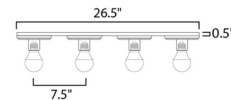

Lightology

lightology.com
866-954-4489
04-25-26

Project: _____

Company: _____

Location: _____ Fixture Type: _____

SPEC #: **MAX1300568**

Approved On: _____ Approved By: _____

Hollywood Bathroom Vanity Light By Maxim Lighting

Description

Get ready for your closeup. The Hollywood Bathroom Vanity Light is a glamorous two tone sconce with exposed bulb.

Specifications

COLOR . . . . . N/A
BODY FINISH . . . . . Aged Brass / Black
WATTAGE 180W
DIMMER . . . . . Standard 120V
DIMENSIONS . . . . . 20"W x 5"H x 2.5"D
BULB NOT INCLUDED . . . . . 3 x G25/Medium (E26)/60W/120V Incandescent

Technical Information

LAMP LIFE . . . . . 25000 hours
COLOR RENDERING . . . . . 90 CRI
LAMP COLOR 3000K
LUMENS/WATT 19.50
LUMINOUS FLUX . . . . . 1170 lumens

Shown in aged brass / black

CLICK TO VIEW PRODUCT

Notes: