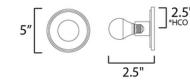

Lightology

lightology.com
866-954-4489
04-25-26

Project: _____

Company: _____

Location: _____ Fixture Type: _____

SPEC #: **MAX1300568**

Approved On: _____ Approved By: _____

Hollywood Bathroom Vanity Light By Maxim Lighting

Description

Get ready for your closeup. The Hollywood Bathroom Vanity Light is a glamorous two tone sconce with exposed bulb.

Specifications

COLOR . . . . . N/A
BODY FINISH . . . . . Aged Brass / Black
WATTAGE 180W
DIMMER . . . . . Standard 120V
DIMENSIONS . . . . . 20"W x 5"H x 2.5"D
BULB NOT INCLUDED . . . . . 3 x G25/Medium (E26)/60W/120V Incandescent

Technical Information

LAMP LIFE . . . . . 25000 hours
COLOR RENDERING . . . . . 90 CRI
LAMP COLOR 3000K
LUMENS/WATT 19.50
LUMINOUS FLUX . . . . . 1170 lumens

Shown in aged brass / black

CLICK TO VIEW PRODUCT

Notes: