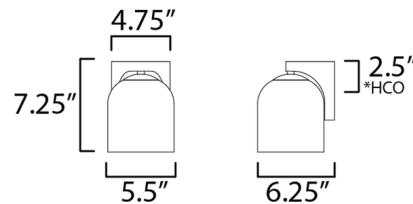

Description

Undulating metalwork curves around a modern bell-shaped glass shade fitted within the frame of the Scoop Wall Light. The wall light is a delightful addition to your next project. Can be installed up or down. Dimmable via Triac or electronic low voltage (ELV) dimming.

Shown in polished chrome / marble

Height from center of outlet to the top of the fixture

Specifications

COLOR Marble
BODY FINISH Polished Chrome
WATTAGE 9W
DIMMER Standard 120V
DIMENSIONS 5.5"W x 7.25"H x 6.25"D
BULB NOT INCLUDED 1 x Edison ST-Shape/Medium (E26)/9W/120V LED

Technical Information

PRODUCT DIMENSIONS Backplate: 4.75" Sq.

CLICK TO VIEW PRODUCT

Notes: