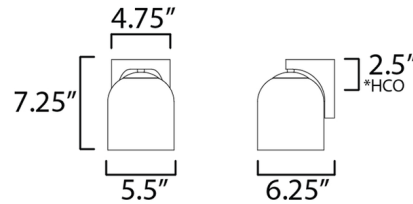

Description

Undulating metalwork curves around a modern bell-shaped glass shade fitted within the frame of the Scoop Wall Light. The wall light is a delightful addition to your next project. Can be installed up or down. Dimmable via Triac or electronic low voltage (ELV) dimming.

Shown in polished chrome / marble

Height from center of outlet to the top of the fixture

Specifications

COLOR Marble
BODY FINISH Polished Chrome
WATTAGE 9W
DIMMER Standard 120V
DIMENSIONS 5.5"W x 7.25"H x 6.25"D
BULB NOT INCLUDED 1 x Edison ST-Shape/Medium (E26)/9W/120V LED

Technical Information

PRODUCT DIMENSIONS Backplate: 4.75" Sq.

CLICK TO VIEW PRODUCT

Notes: