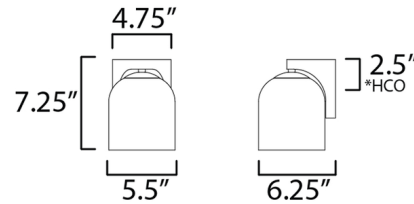

Description

Undulating metalwork curves around a modern bell-shaped glass shade fitted within the frame of the Scoop Wall Light. The wall light is a delightful addition to your next project. Can be installed up or down. Dimmable via Triac or electronic low voltage (ELV) dimming.

Shown in natural aged brass / marble

Height from center of outlet to the top of the fixture

Specifications

COLOR	Marble
BODY FINISH	Natural Aged Brass
WATTAGE	9W
DIMMER	Standard 120V
DIMENSIONS	5.5"W x 7.25"H x 6.25"D
BULB NOT INCLUDED	1 x Edison ST-Shape/Medium (E26)/9W/120V LED