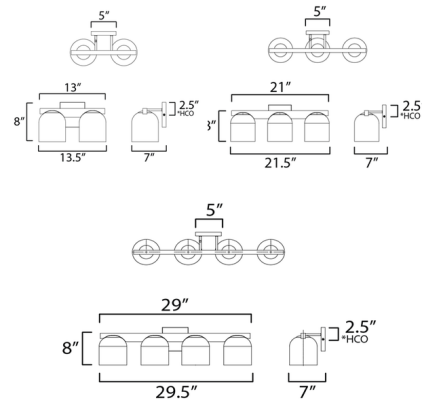

### Description

Undulating metalwork curves around modern bell-shaped glass shades fitted within the frame of the Scoop Bathroom Vanity Light. The vanity light is a delightful addition to your next project. Can be mounted up or down.

### Specifications

COLOR . . . . . Clear  
 BODY FINISH . . . . . Black  
 WATTAGE . . . . . 18W  
 DIMMER . . . . . Standard 120V  
 DIMENSIONS . . . . . 13.5"W x 8"H x 7"D  
 BULB NOT INCLUDED . . . . . 2 x Edison ST-Shape/Medium (E26)/9W/120V LED

### Technical Information

PRODUCT DIMENSIONS . . . . . Backplate: 5" Dia.

CLICK TO VIEW PRODUCT

Notes: