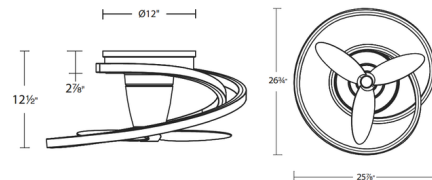

CLICK TO VIEW PRODUCT

Notes: