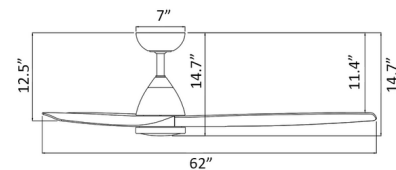

Lightology

lightology.com
866-954-4489
04-25-26

Project: _____
Company: _____
Location: _____ Fixture Type: _____
SPEC #: **MFR1300603**
Approved On: _____ Approved By: _____

Skylark Smart Ceiling Fan with Color Select Light By Modern Forms

Description

The sleek Skylark Smart Ceiling Fan with Color Select Light features three smartly designed robust blades that circulate air with grace, delivering comfort and illumination to your indoor or outdoor space. Equipped with an LED luminaire and quiet 6-speed DC motor, this fan is an energy-efficient choice for your home. Color temperature (CCT) of the light can be set to 2700K, 3000K, 4000K, or 5000K using a switch in the light kit. A Bluetooth remote control with wall cradle is included and enables motor on/off, speed adjustment, forward and reverse, and light on/off with dimming to 1%. The free Modern Forms app on your smart phone or other smart device is another control option, with functions including speed and light brightness adjustment, Adaptive Learning, scheduling, and fan grouping. The fan also integrates with smart home tech such as Google Assistant, Amazon Alexa/Echo, and Samsung Smart Things for easy voice control. Optional accessories are sold separately.

Specifications

BLADE COLOR	Matte White
BODY FINISH	Matte White
WATTAGE	21W
DIMMER	Included
DIMENSIONS	54"W x 14.7"H
INTEGRATED LED MODULE	1 x LED/21W/120V LED
COUNTRY OF ORIGIN	China

Technical Information

LAMP LIFE	50000 hours
COLOR RENDERING	90 CRI
LAMP COLOR	CCT Select
LUMENS/WATT	65.00
LUMINOUS FLUX	1365 lumens

Shown in matte white / matte white

CLICK TO VIEW PRODUCT

Notes: