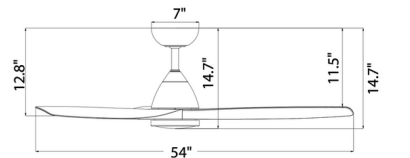

Shown in matte white / matte white