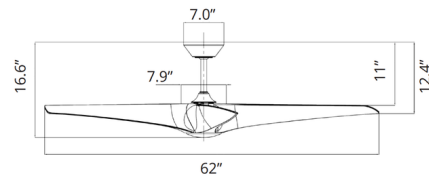

CLICK TO VIEW PRODUCT

Notes: