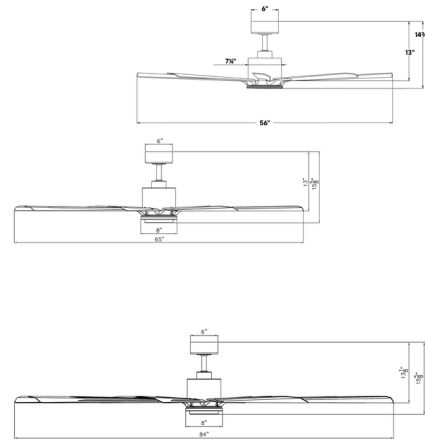

Shown in matte black / matte black