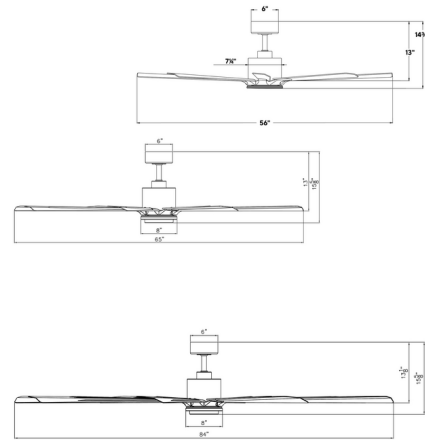

## Size Matters Smart Ceiling Fan By Modern Forms

### Description

For cooling a large space, bigger is better. With its wide-spanning precisely engineered blades driven by a powerful yet quiet DC motor, the Size Matters Smart Ceiling Fan effectively cools your large indoor or outdoor area. A Bluetooth remote control with wall cradle is included and enables motor on/off, speed adjustment, and forward and reverse. The free Modern Forms app on your smart phone or other smart device is another control option, with functions including setting speed, Adaptive Learning, scheduling, and fan grouping. The fan also integrates with smart home tech such as Google Assistant, Amazon Alexa/Echo, and Samsung Smart Things for easy voice control. Optional accessories are sold separately. Note: Not all options available.

### Specifications

BLADE COLOR	Matte White
BODY FINISH	Matte White
WATTAGE	N/A
DIMMER	N/A
DIMENSIONS	65"W x 14.625"H
BULB	N/A
COUNTRY OF ORIGIN	China

CLICK TO VIEW PRODUCT

Notes: