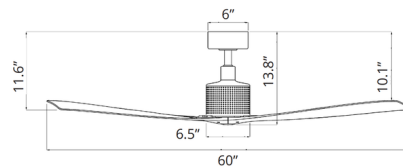

CLICK TO VIEW PRODUCT

Notes: