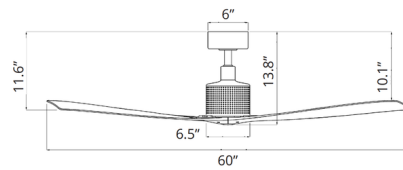

CLICK TO VIEW PRODUCT

Notes: