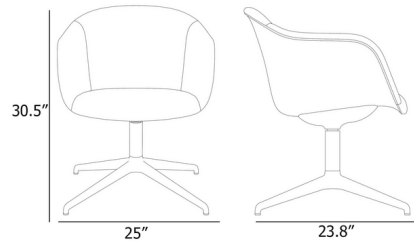

By Muuto

Description

The Fiber Soft Armchair with Tube Base is an innovative approach to an iconic look. This version of the stunning armchair features a deeper seat than the standard version with a soft foam cushion fill covering the entire seat, back, and arms for increased comfort. The chair's shell seat is supported by slim, powder-coated steel tube legs for a sleek modern look.

Shown in grey / ecriture 240

Specifications

COLOR	Ecriture 240
BODY FINISH	Grey
WATTAGE	N/A
DIMMER	N/A
DIMENSIONS	25"W x 30.512"H x 23.8"D
BULB	N/A
COUNTRY OF ORIGIN	Poland

CLICK TO VIEW PRODUCT

Notes: