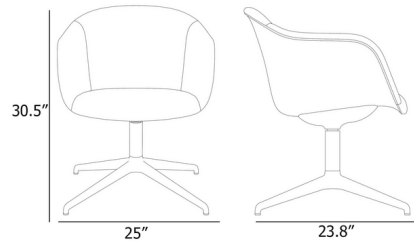

Lightology

lightology.com
866-954-4489
06-14-26

Project: _____

Company: _____

Location: _____ Fixture Type: _____

SPEC #: **MUU1300631**

Approved On: _____ Approved By: _____

Fiber Soft Armchair Swivel Base

By Muuto

Description

The Fiber Soft Armchair with Swivel Base is an innovative approach to an iconic look. This version of the stunning armchair features a deeper seat than the standard version with a soft foam cushion fill covering the entire seat, back, and arms for increased comfort. The chair's shell seat is supported by a swiveling steel and aluminum base for added functionality.

Shown in grey / ecriture 240

Specifications

COLOR	Ecriture 240
BODY FINISH	Grey
WATTAGE	N/A
DIMMER	N/A
DIMENSIONS	25"W x 30.512"H x 23.8"D
BULB	N/A
COUNTRY OF ORIGIN	Poland

CLICK TO VIEW PRODUCT

Notes: