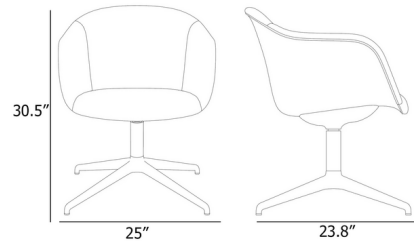

Lightology

lightology.com
866-954-4489
04-22-26

Project: _____
Company: _____
Location: _____ Fixture Type: _____
SPEC #: **MUU1300631**
Approved On: _____ Approved By: _____

Fiber Soft Armchair Swivel Base

By Muuto

Description

The Fiber Soft Armchair with Swivel Base is an innovate approach to an iconic look. This version of the stunning armchair features a deeper seat than the standard version with a soft foam cushion fill covering the entire seat, back, and arms for increased comfort. The chair's shell seat is supported by a swiveling steel and aluminum base for added functionality.

Shown in grey / ecriture 240

Specifications

COLOR	Ecriture 240
BODY FINISH	Grey
WATTAGE	N/A
DIMMER	N/A
DIMENSIONS	25"W x 30.512"H x 23.8"D
BULB	N/A
COUNTRY OF ORIGIN	Poland

CLICK TO VIEW PRODUCT

Notes: