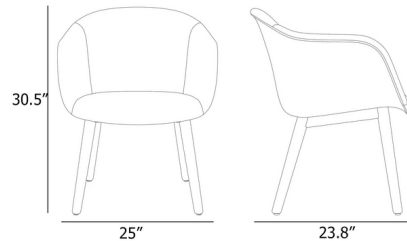

Lightology

lightology.com
866-954-4489
06-04-26

Project: _____

Company: _____

Location: _____ Fixture Type: _____

SPEC #: **MUU1300632**

Approved On: _____ Approved By: _____

Fiber Soft Armchair Wood Base By Muuto

Description

The Fiber Soft Armchair with Wood Base is an innovative approach to an iconic look. This version of the stunning armchair features a deeper seat than the standard version with a soft foam cushion fill covering the entire seat, back, and arms for increased comfort. The chair's shell seat is supported by four wooden legs for a warm, natural touch

Shown in oak / ecriture 240

Specifications

COLOR	Ecriture 240
BODY FINISH	Oak
WATTAGE	N/A
DIMMER	N/A
DIMENSIONS	25"W x 30.512"H x 23.8"D
BULB	N/A
COUNTRY OF ORIGIN	Poland

CLICK TO VIEW PRODUCT

Notes: