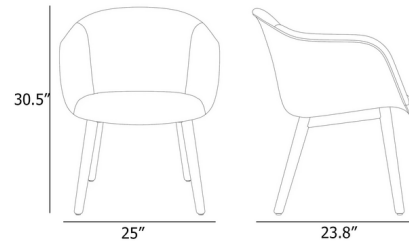

Lightology

lightology.com
866-954-4489
04-12-26

Project: _____

Company: _____

Location: _____ Fixture Type: _____

SPEC #: **MUU1300632**

Approved On: _____ Approved By: _____

Fiber Soft Armchair Wood Base By Muuto

Description

The Fiber Soft Armchair with Wood Base is an innovative approach to an iconic look. This version of the stunning armchair features a deeper seat than the standard version with a soft foam cushion fill covering the entire seat, back, and arms for increased comfort. The chair's shell seat is supported by four wooden legs for a warm, natural touch

Shown in oak / ecriture 240

Specifications

COLOR	Ecriture 240
BODY FINISH	Oak
WATTAGE	N/A
DIMMER	N/A
DIMENSIONS	25"W x 30.512"H x 23.8"D
BULB	N/A
COUNTRY OF ORIGIN	Poland

CLICK TO VIEW PRODUCT

Notes: