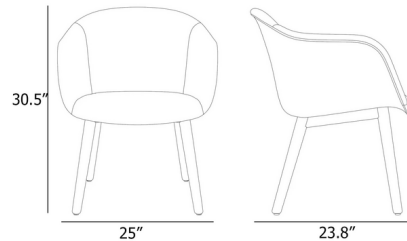

### Specifications

|                   |                          |
|-------------------|--------------------------|
| COLOR             | Ecriture 240             |
| BODY FINISH       | Oak                      |
| WATTAGE           | N/A                      |
| DIMMER            | N/A                      |
| DIMENSIONS        | 25"W x 30.512"H x 23.8"D |
| BULB              | N/A                      |
| COUNTRY OF ORIGIN | Poland                   |