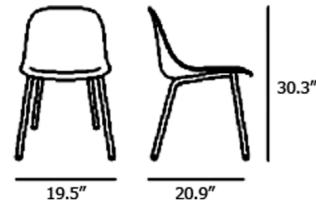

By Muuto

Description

The Fiber Outdoor Chair offers a modern aesthetic with environmental sustainability in mind, using 100% recycled plastic to form the chair's gently curving shell. UV stabilizers have been added to the composite material to reduce fading from exposure to sunlight and protect against the elements. The legs are made of galvanized steel with a matte powder coat finish.

Shown in anthracite

Specifications

COLOR	N/A
BODY FINISH	Anthracite
WATTAGE	N/A
DIMMER	N/A
DIMENSIONS	19.488"W x 30.315"H x 19.488"D
BULB	N/A
COUNTRY OF ORIGIN	Poland

Technical Information

PRODUCT DIMENSIONS	Seat Height: 18.1"
--------------------	--------------------