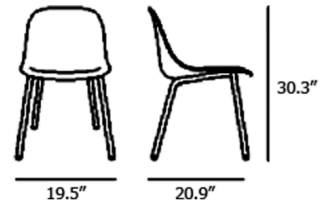

By Muuto

Description

The Fiber Outdoor Chair offers a modern aesthetic with environmental sustainability in mind, using 100% recycled plastic to form the chair's gently curving shell. UV stabilizers have been added to the composite material to reduce fading from exposure to sunlight and protect against the elements. The legs are made of galvanized steel with a matte powder coat finish.

Shown in anthracite

Specifications

COLOR	N/A
BODY FINISH	Anthracite
WATTAGE	N/A
DIMMER	N/A
DIMENSIONS	19.488"W x 30.315"H x 19.488"D
BULB	N/A
COUNTRY OF ORIGIN	Poland

Technical Information

PRODUCT DIMENSIONS	Seat Height: 18.1"
--------------------	--------------------