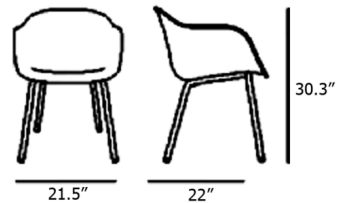

By Muuto

Description

The Fiber Outdoor Chair offers a modern aesthetic with environmental sustainability in mind, using 100% recycled plastic to form the chair's gently curving shell. UV stabilizers have been added to the composite material to reduce fading from exposure to sunlight and protect against the elements. The legs are made of galvanized steel with a matte powder coat finish.

Shown in anthracite

Specifications

COLOR	N/A
BODY FINISH	Anthracite
WATTAGE	N/A
DIMMER	N/A
DIMENSIONS	19.488"W x 30.315"H x 19.488"D
BULB	N/A
COUNTRY OF ORIGIN	Poland

Technical Information

PRODUCT DIMENSIONS	Seat Height: 18.1"
--------------------	--------------------