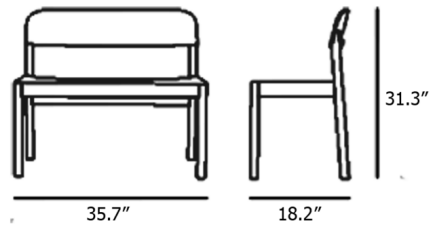

Description

The Workshop Bench features an intentionally simple, archetypal design that offers a playful, modern interpretation of the classic wooden bench. The bench's legs and frame are crafted from solid wood for a sculptural expression, with a delicately curved oak veneer seat and back. Workshop is constructed using traditional woodcrafting techniques for a timeless look with understated detailing.

Shown in black

Specifications

COLOR	N/A
BODY FINISH	Black
WATTAGE	N/A
DIMMER	N/A
DIMENSIONS	35.748"W x 31.339"H x 18.2"D
BULB	N/A
COUNTRY OF ORIGIN	Latvia

CLICK TO VIEW PRODUCT

Notes: