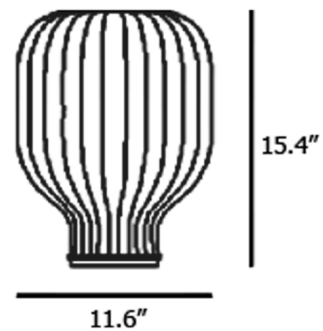

By Muuto

Description

The Strand Table is formed from tiny strands of a sprayed cocoon-like material that tightly clings to a steel frame. This creates a complex, intriguing structure that shrouds the light source while acting as its diffuser. With its see through expression, the cocoon material allows for the Strand Table Lamp to filter light for a warm, comfortable glow. Dimmer switch located on cord.

Shown in white / white

Specifications

COLOR White
BODY FINISH White
WATTAGE 13W
DIMMER Included
DIMENSIONS 11.6"W x 15.354"H
BULB NOT INCLUDED 1 x G80/Medium (E26)/13W/120V LED

Technical Information

PRODUCT DIMENSIONS Cord Length: 98.5"