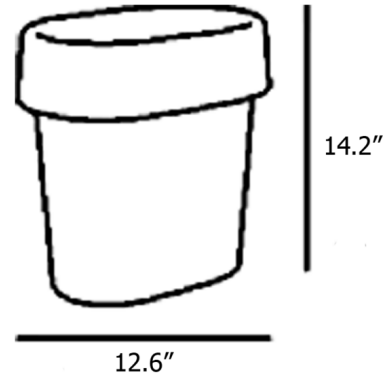

### Description

The Reduce Paper Bin takes both its name and design philosophy from the concept of reducing the amount of material used. The bin is made of 100% recycled ABS plastic from post-consumer waste with a tactile matte surface adding a decorative touch. The oblong lid fits around the bin like a collar, concealing the trash bag from view, and the bin possesses soft and inviting shape that will neatly fit under a desk or counter.

### Specifications

COLOR	N/A
BODY FINISH	Light Green
WATTAGE	N/A
DIMMER	N/A
DIMENSIONS	12.559"W x 14.173"H x 9.3"D
BULB	N/A
COUNTRY OF ORIGIN	Denmark

CLICK TO VIEW PRODUCT

Notes: