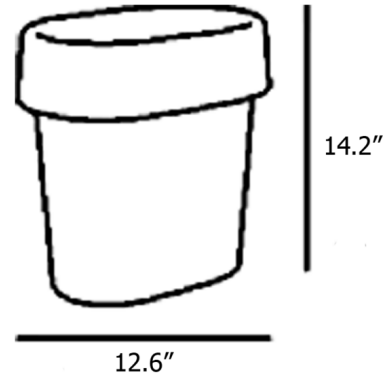

Shown in light green

Specifications

COLOR	N/A
BODY FINISH	Light Green
WATTAGE	N/A
DIMMER	N/A
DIMENSIONS	12.559"W x 14.173"H x 9.3"D
BULB	N/A
COUNTRY OF ORIGIN	Denmark

CLICK TO VIEW PRODUCT

Notes: