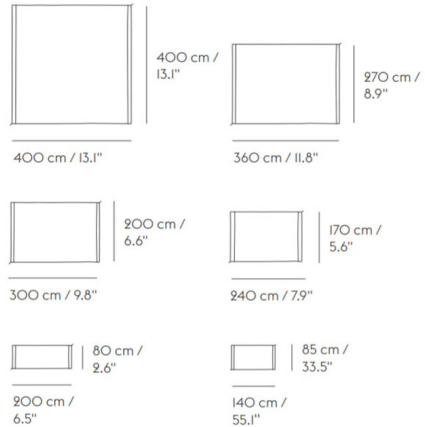

Shown in light rose

Specifications

COLOR	Light Rose
BODY FINISH	N/A
WATTAGE	N/A
DIMMER	N/A
DIMENSIONS	55.1"L x 33.5"W x 0.5"H
BULB	N/A
COUNTRY OF ORIGIN	India

CLICK TO VIEW PRODUCT

Notes: