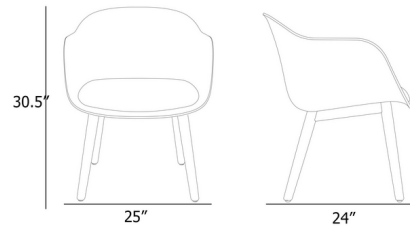

## Fiber Conference Armchair Wood Base By Muuto

### Description

The Fiber Conference Armchair with Wood Base is an innovative approach to an iconic look. The conference version of this stunning armchair features a deeper seat than the standard version and a fixed seat cushion for increased comfort during prolonged periods of sitting. The chair's shell seat is supported by four wooden legs for a warm, natural touch.

### Specifications

COLOR	Remix 133
BODY FINISH	Grey
WATTAGE	N/A
DIMMER	N/A
DIMENSIONS	25"W x 30.512"H x 23.8"D
BULB	N/A
COUNTRY OF ORIGIN	Poland

CLICK TO VIEW PRODUCT

Notes: