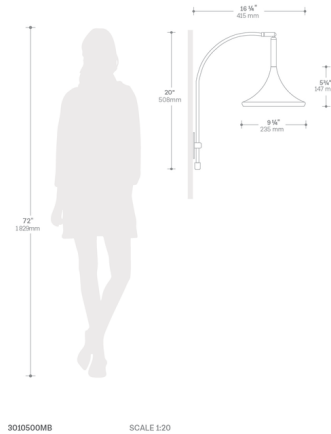

### Specifications

COLOR	N/A
BODY FINISH	Matte Black / Walnut
WATTAGE	14W
DIMMER	Included
DIMENSIONS	16"W x 20"H x 16"D
BULB NOT INCLUDED	1 x A19/Medium (E26)/14W/120V LED

CLICK TO VIEW PRODUCT

Notes: