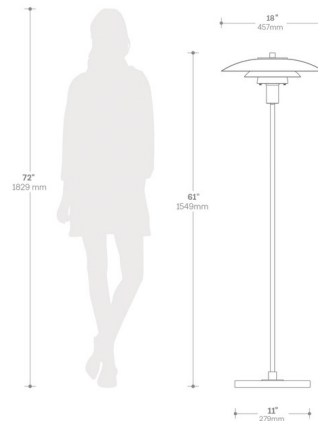

By Nova of California

Description

Crafted with meticulous precision, this Rancho Mirage Floor Lamp features an elegant finish and a tiered shade, creating a mesmerizing play of light and shadow. The hand-applied gold-leaf finish beneath the shade casts a warm, inviting glow, transforming any room into a sanctuary of ambient charm and refined style. Includes on/off foot switch on cord.

Shown in weathered brass / matte black

Specifications

COLOR	Matte Black
BODY FINISH	Weathered Brass
WATTAGE	14W
DIMMER	Included
DIMENSIONS	61"W x 61"H x 19"D
BULB NOT INCLUDED	1 x A19/Medium (E26)/14W/120V LED