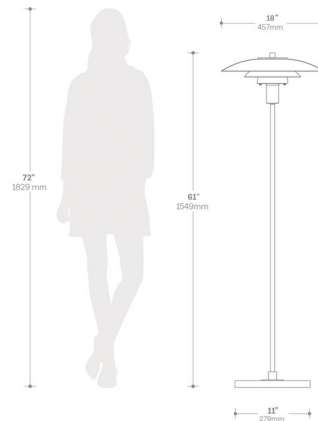

By Nova of California

Description

Crafted with meticulous precision, this Rancho Mirage Floor Lamp features an elegant finish and a tiered shade, creating a mesmerizing play of light and shadow. The hand-applied gold-leaf finish beneath the shade casts a warm, inviting glow, transforming any room into a sanctuary of ambient charm and refined style. Includes on/off foot switch on cord.

Shown in weathered brass / matte black

Specifications

COLOR Matte Black
BODY FINISH Weathered Brass
WATTAGE 14W
DIMMER Included
DIMENSIONS 61"W x 61"H x 19"D
BULB NOT INCLUDED 1 x A19/Medium (E26)/14W/120V LED