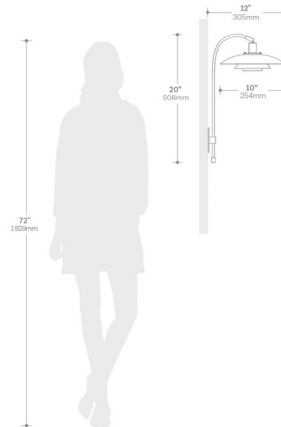

By Nova of California

Description

The Rancho Mirage Plug-In Wall Sconce features an elegant finish and a tiered shade, creating a mesmerizing interplay of light and shadow. The hand-applied gold-leaf finish beneath the shade casts a warm and inviting glow, transforming your walls into a canvas of ambient charm and refined style. Its adjustable shade lets you direct lighting where you need it most. Includes on/off switch on cord.

Shown in weathered brass / matte black

Specifications

COLOR	Matte Black
BODY FINISH	Weathered Brass
WATTAGE	14W
DIMMER	N/A
DIMENSIONS	16"W x 20"H x 12"D
BULB NOT INCLUDED	1 x A19/Medium (E26)/14W/120V LED