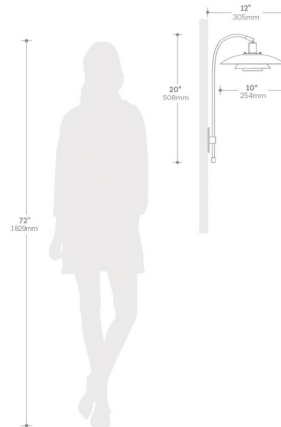

### Specifications

COLOR . . . . . Matte Black  
BODY FINISH . . . . . Weathered Brass  
WATTAGE . . . . . 14W  
DIMMER . . . . . N/A  
DIMENSIONS . . . . . 16"W x 20"H x 12"D  
BULB NOT INCLUDED . . . . . 1 x A19/Medium (E26)/14W/120V LED