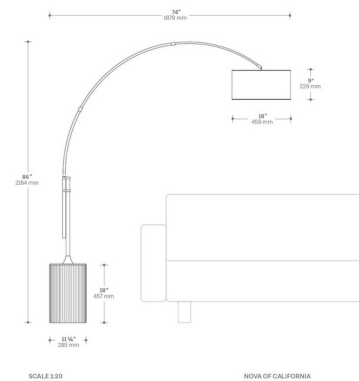

## Tambo Arc Floor Lamp

By Nova of California

### Specifications

COLOR . . . . . White Linen  
BODY FINISH . . . . . Weathered Brass / Natural Ash  
WATTAGE . . . . . 14W  
DIMMER . . . . . N/A  
DIMENSIONS . . . . . 68"W x 86"H x 18"D  
BULB NOT INCLUDED . . . . . 1 x A19/Medium (E26)/14W/120V LED