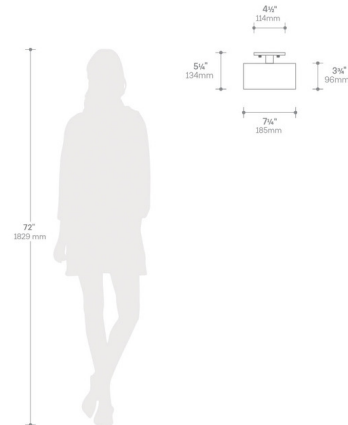

Shown in weathered brass / dark walnut

Specifications

COLOR	Dark Walnut
BODY FINISH	Weathered Brass
WATTAGE	23W
DIMMER	Low Voltage Electronic
DIMENSIONS	10"W x 10"H x 10"D
INTEGRATED LED MODULE	1 x LED/23W/120V LED

Technical Information

LAMP LIFE	25000 hours
COLOR RENDERING	90 CRI
LAMP COLOR	3000K
LUMENS/WATT	113.04
LUMINOUS FLUX	2600 lumens

CLICK TO VIEW PRODUCT

Notes: