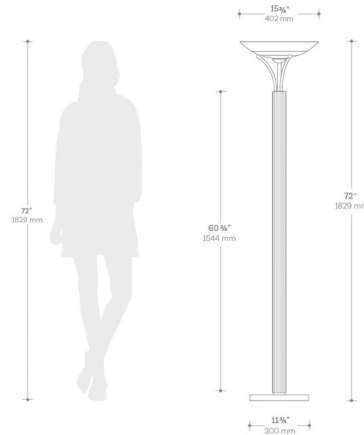

By Nova of California

Description

The Tambo Floor Lamp features hand-laid natural wood tambour base, paired with a weathered brass finish, creates a sophisticated visual symphony. Illuminate your surroundings with the powerful and energy-efficient up light, perfect for small spaces. The addition of a glass diffuser enhances the lamp's allure, making it a captivating centerpiece with classic transitional styling. Includes slide dimmer on cord.

Shown in weathered brass / natural ash / opal

Specifications

COLOR Opal
BODY FINISH Weathered Brass / Natural Ash
WATTAGE 14W
DIMMER Included
DIMENSIONS 17"W x 72"H x 11"D
BULB NOT INCLUDED 1 x A19/Medium (E26)/14W/120V LED