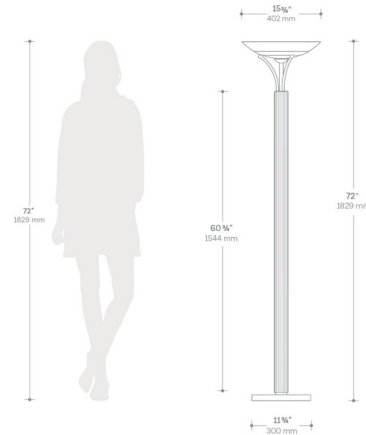

By Nova of California

Description

The Tambo Floor Lamp features hand-laid natural wood tambour base, paired with a weathered brass finish, creates a sophisticated visual symphony. Illuminate your surroundings with the powerful and energy-efficient up light, perfect for small spaces. The addition of a glass diffuser enhances the lamp's allure, making it a captivating centerpiece with classic transitional styling. Includes slide dimmer on cord.

Shown in weathered brass / natural ash / opal

Specifications

COLOR	Opal
BODY FINISH	Weathered Brass / Natural Ash
WATTAGE	14W
DIMMER	Included
DIMENSIONS	17"W x 72"H x 11"D
BULB NOT INCLUDED	1 x A19/Medium (E26)/14W/120V LED