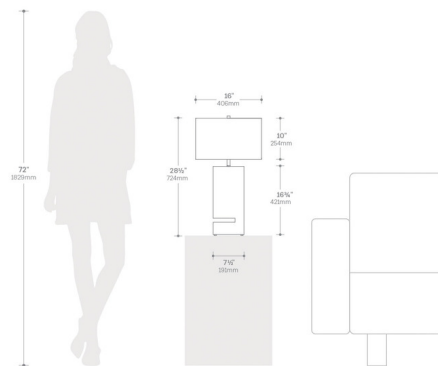

### Description

This contemporary Zen Standing Table Lamp is bound to impress your guests and add a touch of charm to your space. Equipped with a 4-way rotary switch on socket to control lamp and hidden nightlight feature, it offers versatile lighting options while illuminating your room with an enchanting glow. Note: Smart Home compatible with Alexa, Google and Apple, when plugged into a Smart outlet.

### Specifications

COLOR . . . . . White Linen  
BODY FINISH . . . . . Weathered Brass / Ebony  
WATTAGE . . . . . 28W  
DIMMER . . . . . Included  
DIMENSIONS . . . . . 16"W x 28"H x 10"D  
BULB NOT INCLUDED . . . . . 2 x A21 3-Way/Medium (E26)/14W/120V LED