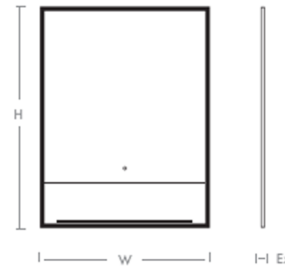

Specifications

COLOR Mirror
 BODY FINISH Matte Black
 WATTAGE 46.8W
 DIMMER Included
 DIMENSIONS 20"W x 32"H x 4.75"D
 INTEGRATED LED MODULE 1 x LED/46.8W/120V LED
 COUNTRY OF ORIGIN China

Technical Information

COLOR RENDERING 85 CRI
 LAMP COLOR CCT Select
 LUMENS/WATT 76.30
 LUMINOUS FLUX 3571 lumens

Shown in matte black / mirror

Item number	Dimensions		Extension
3-0901-15	20"	32"	4 3/4"
3-0902-15	24"	32"	4 3/4"
3-0903-15	32"	32"	4 3/4"