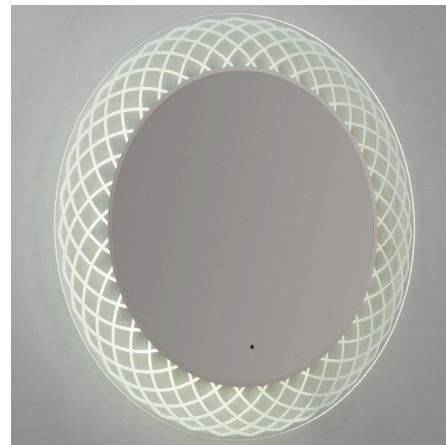

Description

The Perla Tunable Touchless LED Mirror is a masterpiece of Italian design. Backlighting provides an ambient glow and lights up the elegant, etched swirls around the edge. With a hands-free infrared sensor, operating the mirror is as simple as a wave of your hand. Turn it on or off, adjust the brightness, and select your desired color temperature from 3000K-6000K by using the motion sensor.

Specifications

COLOR Mirror
 BODY FINISH Glass
 WATTAGE 26W
 DIMMER Included
 DIMENSIONS 30"W x 30"H x 1.19"D
 INTEGRATED LED MODULE 1 x LED/26W/120V LED
 COUNTRY OF ORIGIN China

Technical Information

COLOR RENDERING 85 CRI
 LAMP COLOR Tunable White
 LUMENS/WATT 59.08
 LUMINOUS FLUX 1536 lumens

Shown in glass / mirror

Item number	Dimensions	Extension
3-1201-0	30" Dia.	1 3/16"
3-1202-0	36" Dia.	1 3/16"
3-1203-0	48" Dia.	1 3/16"

CLICK TO VIEW PRODUCT

Notes: