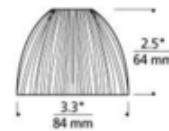

BRAND Visual Comfort Modern

DESCRIPTION

Prism Glass Shield is a Clear ribbed glass accessory. Includes snap louver lens holder. Can hold a single lens or louver, sold separately. MR16 of up to 50 watts, not included. 3.3 inch diameter x 2.5 inch height.

SHADE COLOR	Clear
BODY FINISH	N/A
WATTAGE	N/A
DIMMER	N/A
DIMENSIONS	3.3"W x 2.5"H
LAMP	N/A

SPEC # TLG13009

COMPANY	PROJECT	FIXTURE TYPE	APPROVED BY	DATE