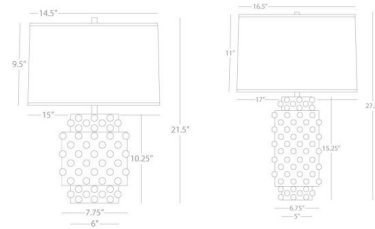

Shown in sangria / fondine

Specifications

COLOR	Fondine
BODY FINISH	Sangria
WATTAGE	27W
DIMMER	Included
DIMENSIONS	15"W x 21.5"H
BULB NOT INCLUDED	1 x A19/Medium (E26)/27W/120V LED
COUNTRY OF ORIGIN	United States