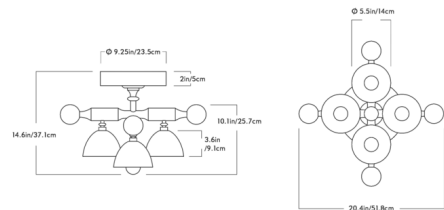

Shown in white oak / bone china

Specifications

COLOR Bone China
 BODY FINISH White Oak
 WATTAGE 24W
 DIMMER Low Voltage Electronic
 DIMENSIONS 20.4"W x 14.6"H
 INTEGRATED LED MODULE 4 x LED/6W/120V LED
 COUNTRY OF ORIGIN United States

Technical Information

PRODUCT DIMENSIONS Canopy: 9.25" diameter
 LAMP LIFE 50000 hours
 COLOR RENDERING 90 CRI
 LAMP COLOR 2700K
 LUMENS/WATT 333.33
 LUMINOUS FLUX 2000 lumens

CLICK TO VIEW PRODUCT

Notes: