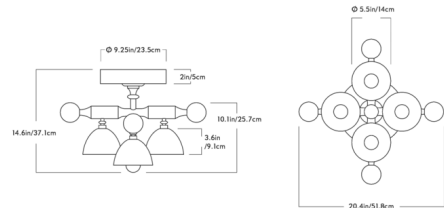

### Specifications

COLOR	Bone China
BODY FINISH	White Oak
WATTAGE	24W
DIMMER	Low Voltage Electronic
DIMENSIONS	20.4"W x 14.6"H
INTEGRATED LED MODULE	4 x LED/6W/120V LED
COUNTRY OF ORIGIN	United States

### Technical Information

PRODUCT DIMENSIONS	Canopy: 9.25" diameter
LAMP LIFE	50000 hours
COLOR RENDERING	90 CRI
LAMP COLOR	2700K
LUMENS/WATT	333.33
LUMINOUS FLUX	2000 lumens

CLICK TO VIEW PRODUCT

Notes: