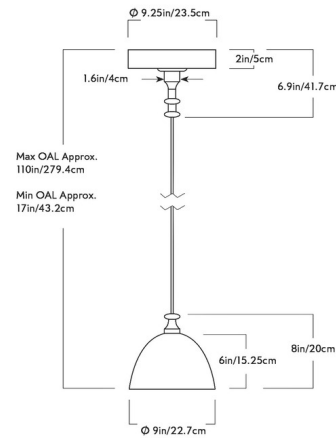

CLICK TO VIEW PRODUCT

Notes: